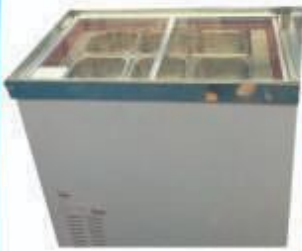

Back Bar Refrigerator

Beer Chiller

Bar Station

ICE Crusher

Bar Blender

ICE Cube Machine

Bar Trolley

Mocktail Counter

Cold Juice Dispenser

ICE CREAM MACHINE & PARLOUR

Fried ICE Cream

Fried ICE Cream

Softy Machine

Tilla Kulfi Counter

ICE Cream Parlour

ICE Cream Parlour

Rabri Falooda Counter

ICE Cream Parlour Kiosk

HOODS & GAS PIPE LINE

SS Hood with Filter

Island Hood Filter

Axel Fan

Blower

Ducting